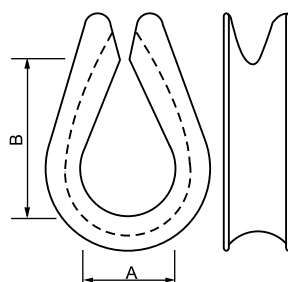

WIRE ROPE THIMBLE

ITEM NO.	FOR ROPE	A	B	ITEM NO.	FOR ROPE	A	B
WRT-1002	2-3mm	9	17	WRT-1010	10mm	24	36
WRT-1004	4-5mm	13	21	WRT-1012	12mm	27	45
WRT-1006	6mm	15	25	WRT-1014	14mm	32	55
WRT-1008	8mm	18	30