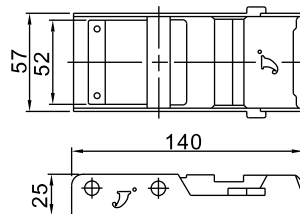

F6023

SIZE: 2" Over-center Buckle
CAPACITY: 1500KGS
PACKING: 60pcs/ctn
N.W.: 18.5kgs
G.W.: 19.0kgs
CUFT.: 0.57'