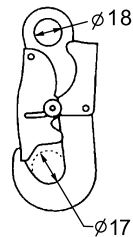

FORGED HOOK

WG-01

WIRE GRIP
CAP: 800kgs

EH-01

3/4 FORGED HOOK
CAP: 2500kgs

EH-04

3/4 FORGED HOOK
CAP: 2500kgs

DSL-2203