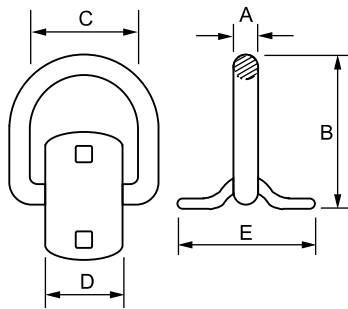

D RING WITH BRACKET (mm)

ITEM NO.	CAP. (kg)	A ϕ	B	C	D	E
DB2506	545	6	47	26		53
DB6013	5454	13	88	60	44	75