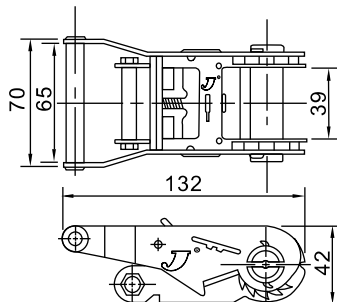

TDR-155

SIZE: 1-1/2" Ratchet Buckle
CAPACITY: 2000KGS
PACKING: 40pcs/ctn
N.W.: 18.5 kgs
G.W.: 19.5 kgs
CUFT.: 0.71'