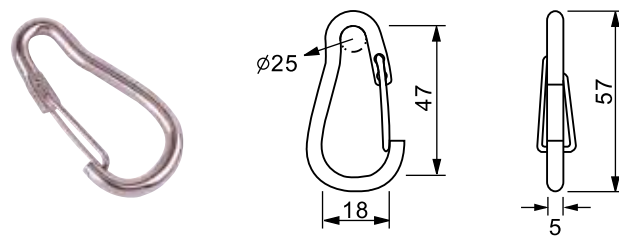

QL6106

SPRING QUICK LINK
CAP: 300kgs

QL7805

ROPE SNAP HOOK, STAINLESS STEEL
CAP: 100kgs

QL6406

QUICK LINK
CAP: 400kgs

SPRING QUICK LINK (mm)

ITEM NO.	WIRE DIA	O.L.	BREAKING LOAD
	mm		
QL5705	5	45	250
QL5705-1	5	57	250