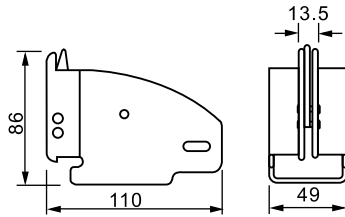

LOGISTIC TRACK FITTINGS

RA09

WOOD BEAM SOCKET