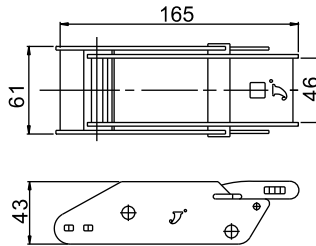

OVER-CENTER BUCKLE SERIES

F6026

SIZE: 2" Over-center Buckle
 CAPACITY: 1500KGS
 PACKING: 60pcs/ctn
 N.W.: 13.0kgs
 G.W.: 14.0kgs
 CUFT.: 0.65'

F6027

SIZE: 2" Over-center Buckle
 CAPACITY: 1300KGS
 PACKING: 60pcs/ctn
 N.W.: 24.5kgs
 G.W.: 25.0kgs
 CUFT.: 0.86'