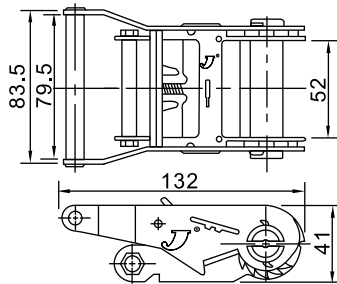

RATCHET BUCKLE SERIES

TDR-200A

SIZE: 2" Ratchet Buckle
CAPACITY: 2000KGS
PACKING: 40pcs/ctn
N.W.: 20.5kgs
G.W.: 21.0kgs
CUFT.: 0.68'