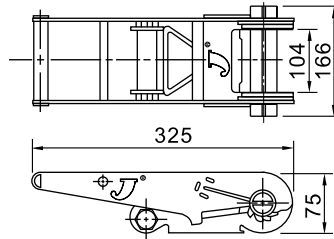

TDR-401

SIZE: 4" Ratchet Buckle
CAPACITY: 12000KGS
PACKING: 6pcs/ctn
N.W.: 24.0kgs
G.W.: 25.0kgs
CUFT.: 0.91'