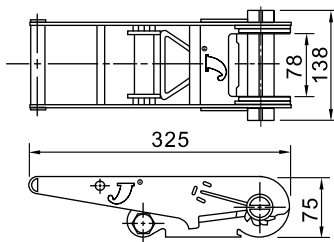

TDR-215

SIZE: 1-3/4" Ratchet Buckle
 CAPACITY: 3000KGS
 PACKING: 20pcs/ctn
 N.W.: 15.0kgs
 G.W.: 16.0kgs
 CUFT.: 1.0'

RATCHET BUCKLE SERIES

TDR-216

SIZE: 2" Ratchet Buckle
 CAPACITY: 5000KGS
 PACKING: 20pcs/ctn
 N.W.: 23.5kgs
 G.W.: 24.5kgs
 CUFT.: 1.1'