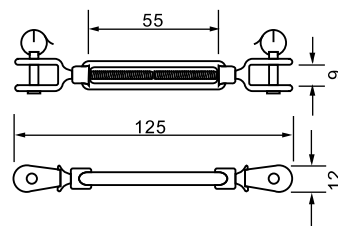

STAINLESS STEEL TURNBUCKLE, JAW + JAW

ITEM NO.	SIZE + C64		O.L. max./min		WLL		ITEM NO.	SIZE + C64		O.L. max./min		WLL	
	mm	inch	mm	mm	kgs	lbs		mm	inch	mm	mm	kgs	lbs
SST-1205	5	3/16	170 / 115		40	88	SST-1212	12	1/2	380 / 250		500	1100
SST-1206	6	1/4	220 / 130		100	220	SST-1216	16	5/8	610 / 410		800	1760
SST-1208	8	5/16	250 / 160		200	440	SST-1219	19	3/4	680 / 440		1200	2640
SST-1210	10	3/8	320 / 200		300	660							

MINIMUM BREAKING LOAD = 4 x WORKING LOAD LIMITED