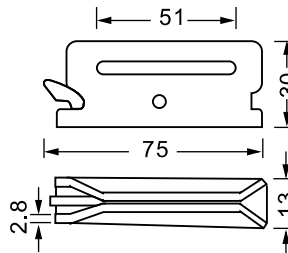

TF01

2" SPRING ACTUATED END FITTING
CAP: 1500kgs