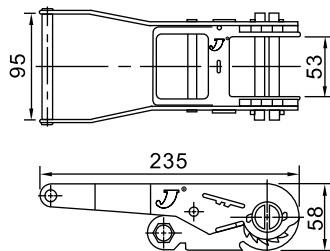

TDR-207

SIZE: 2" Ratchet Buckle
CAPACITY: 5000KGS
PACKING: 20pcs/ctn
N.W.: 21.0kgs
G.W.: 21.5 kgs
CUFT.: 1.1'