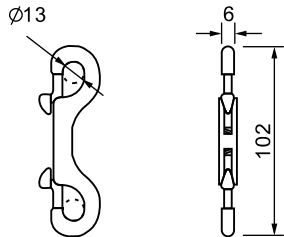

DESH-1306

DOUBLE END SNAP HOOK,
STAINLESS STEEL
CAP: 200kgs/440lbs