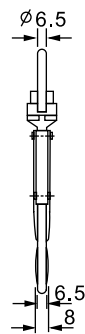

DSL-2204S

DOUBLE SECURITY LANYARD
FORGED HOOK
CAP: 2000kgs