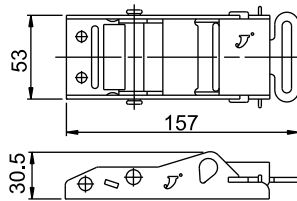

F6027

SIZE: 2" Over-center Buckle
CAPACITY: 1300KGS
PACKING: 60pcs/ctn
N.W.: 24.5kgs
G.W.: 25.0kgs
CUFT.: 0.86'