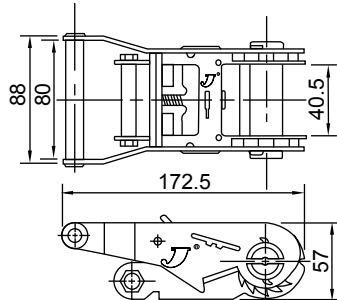

TDR-154-9

SIZE: 1-1/2" SUS 304 Ratchet Buckle
CAPACITY: 1800KGS
PACKING: 30pcs/ctn
N.W.: 26.0kgs
G.W.: 27.0kgs
CUFT.: 1'