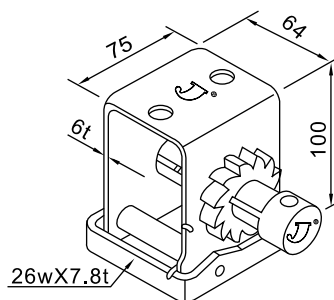

F3001

2" Lashing Winch
CAPACITY: 4500KGS
PACKING: 10 pcs/ctn
N.W.: 16.0kgs
G.W.: 16.5kgs
CUFT.: 0.38'