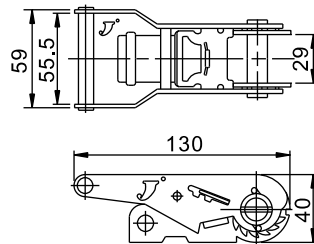

TDR-109-9

SIZE: 1" SUS 304 Ratchet Buckle
CAPACITY: 1200 KGS
PACKING: 50pcs/ctn
N.W.: 18.0 kgs
G.W.: 19.0 kgs
CUFT.: 0.63'