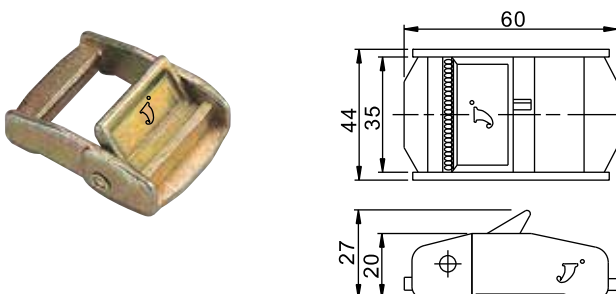

TDR-090A

SIZE: 1" Cam Buckle
 CAPACITY: 250KGS
 PACKING: 500pcs/ctn
 N.W.: 23.3kgs
 G.W.: 23.8kgs
 CUFT.: 0.5'

TDR-091

SIZE: 1" Cam Buckle
 CAPACITY: 250KGS
 PACKING: 500pcs/ctn
 N.W.: 22.5kgs
 G.W.: 23.5kgs
 CUFT.: 0.5'

TDR-092

SIZE: 1" Cam Buckle
 CAPACITY: 350KGS
 PACKING: 400pcs/ctn
 N.W.: 24.0kgs
 G.W.: 25.0kgs
 CUFT.: 0.76'

TDR-093

SIZE: 1-1/2" Cam Buckle
 CAPACITY: 450KGS
 PACKING: 200pcs/ctn
 N.W.: 23.5kgs
 G.W.: 24.5kgs
 CUFT.: 0.6'