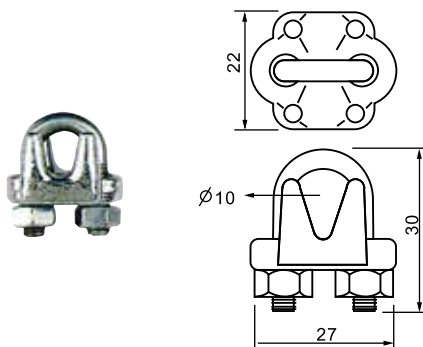

FORGED HOOK

HEAVY DUTY BOW SHACKLE, STAINLESS STEEL (OVERSIZE PIN)

ITEM NO.	A		B	WLL	
	mm	inch		kgs	lbs
DBS-1605	5	3/16	37	200	440
DBS-1606	6	1/4	46	300	660
DBS-1608	8	5/16	53	450	990
DBS-1610	10	3/8	64	600	1320
DBS-1612	12	1/2	74	1200	2640
DBS-1616	16	5/8	106	1950	4290
DBS-1619	19	3/4	126	2850	6270
DBS-1622	22	7/8	148	3900	8580
DBS-1625	25	1	166	5100	11220

MINIMUM BREAKING LOAD = 4 x WORKING LOAD LIMITED

D SHACKLE (mm)

ITEM NO.	A	B	C	SWL
DBS-1705	5mm	11	19	240kgs
DBS-1706	6mm	12	21	340kgs
DBS-1708	8mm	17	28	700kgs
DBS-1710	10mm	20	35	980kgs
DBS-1712	12mm	24	38	1300kgs
DBS-1716	16mm	33	56	2500kgs

LONG D SHACKLE, STAINLESS STEEL

ITEM NO.	A		B	WLL	
	mm	inch		kgs	lbs
DBS-1304	4	5/32	40	40	88
DBS-1305	5	3/16	50	80	176
DBS-1306	6	1/4	60	100	220
DBS-1308	8	5/16	77	200	440
DBS-1310	10	3/8	100	300	660
DBS-1312	12	1/2	120	500	1100

MINIMUM BREAKING LOAD = 4 x WORKING LOAD LIMITED

WIRE ROPE CLIP, STAINLESS STEEL

ITEM NO.	ROPE mm	SIZE inch	ITEM NO.	ROPE mm	SIZE inch						
						DBS-1002	2	1/16	DBS-1008	8	5/16
DBS-1003	3	1/8	DBS-1010	10	3/8						
DBS-1004	4	5/32	DBS-1012	12	1/2						
DBS-1005	5	3/16	DBS-1014	14	9/16						
DBS-1006	6	1/4	DBS-1016	16	5/8						

STAINLESS STEEL SWIVEL, EYE + JAW

ITEM NO.	A		B	WLL	
	mm	inch		kgs	lbs
SSS-1306	6	1/4	66	300	660
SSS-1308	8	5/16	90	480	1056
SSS-1310	10	7/16	115	640	1408
SSS-1313	13	1/2	154	1000	2200
SSS-1316	16	5/8	188	1200	2640