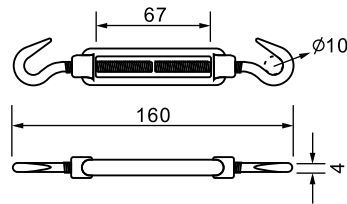

FORGED HOOK

STAINLESS STEEL TURNBUCKLE, HOOK + HOOK

ITEM NO.	SIZE + C64		O.L. max./min		WLL		ITEM NO.	SIZE + C64		O.L. max./min		WLL	
	mm	inch	mm	mm	kgs	lbs		mm	inch	mm	mm	kgs	lbs
SST-1005	5	3/16	160 / 120		40	88	SST-1012	12	1/2	480 / 320		500	1100
SST-1006	6	1/4	220 / 150		100	220	SST-1016	16	5/8	610 / 410		800	1760
SST-1008	8	5/16	290 / 200		200	440	SST-1019	19	3/4	680 / 440		1200	2640
SST-1010	10	3/8	360 / 250		300	660							

MINIMUM BREAKING LOAD = 4 x WORKING LOAD LIMITED