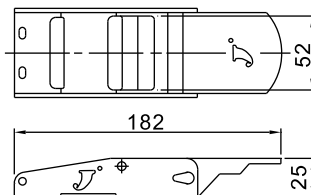

F6024

SIZE: 2" Over-center Buckle
CAPACITY: 1200KGS
PACKING: 40pcs/ctn
N.W.: 12.0kgs
G.W.: 13.0kgs
CUFT.: 1.2'