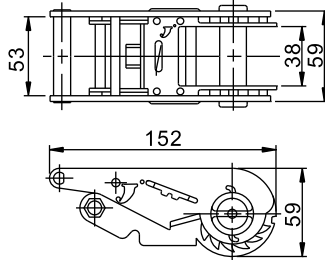

TDR-153

SIZE: 1-1/2" Ratchet Buckle
CAPACITY: 3000KGS
PACKING: 20pcs/ctn
N.W.: 16.0kgs
G.W.: 16.5kgs
CUFT.: 0.5'