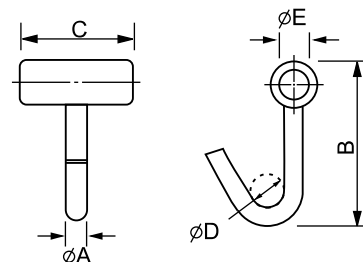

SINGLE FINGER HOOK (mm)

ITEM NO.	CAP. (kg)	A	B	C	D	E
J3813SF	3000	13	98	35	18	13
J5011SF	1360	11	80	54	14	13.5