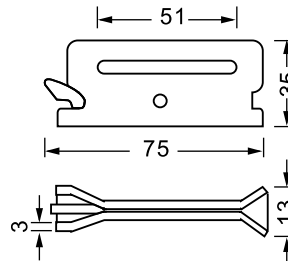

TF5003A

2" END FITTING
CAP: 2000kgs