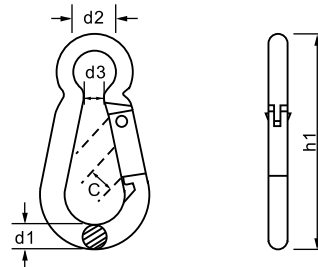

SNAP HOOK

(mm)

ITEM NO.	SIZE (h1xd1)	C	d2	d3	WLL
QL4004	40x4mm	8	6	4	---
QL5005	50x5mm	8	8	4	100KGS
QL6006	60x6mm	8	9	5	120KGS
QL7007	70x7mm	8	10	8	180KGS
QL8008	80x8mm	9	10	8	230KGS
QL9009	90x9mm	10	12	9	250KGS
QL10010	100x10mm	11	15	10	350KGS
QL12011	120x11mm	16	18	11	450KGS
QL14012	140x12mm	19	20	13	380KGS
QL16013	160x13mm	25	22	15	410KGS