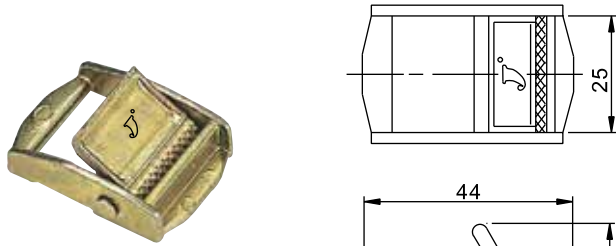

CAM BUCKLE SERIES

TDR-090

SIZE: 1" Cam Buckle
CAPACITY: 200KGS
PACKING: 500pcs/ctn
N.W.: 17.5kgs
G.W.: 18.5kgs
CUFT.: 0.5'