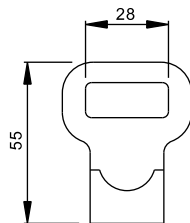

LJ2505

1" x 4.5^t FLAT HOOK
CAP: 450kgs