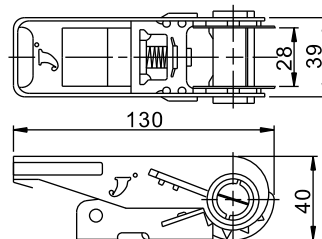

TDR-106

SIZE: 1" Ratchet Buckle
CAPACITY: 1500KGS
PACKING: 60pcs/ctn
N.W.: 19.0kgs
G.W.: 20.0kgs
CUFT.: 0.7'

ITEM NO.	FINISH:
TDR-101-1	YELLOW ZINC
TDR-101-2	BLACK COATED
TDR-101-3	CHROME PLATED
TDR-101-4	ZINC PLATED
TDR-101-5	GRAY COATED
TDR-101-6	BLUE COATED
TDR-101-7	ORANGE COATED
TDR-101-8	BLACK DULL
TDR-101-9	STAINLESS