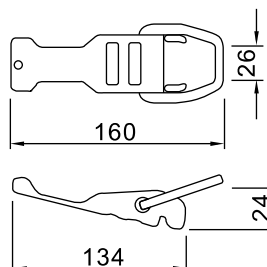

TDR-090A

SIZE: 1" Cam Buckle
 CAPACITY: 250KGS
 PACKING: 500pcs/ctn
 N.W.: 23.3kgs
 G.W.: 23.8kgs
 CUFT.: 0.5'

TDR-091

SIZE: 1" Cam Buckle
 CAPACITY: 250KGS
 PACKING: 500pcs/ctn
 N.W.: 22.5kgs
 G.W.: 23.5kgs
 CUFT.: 0.5'

F6081

SIZE: 1-3/4" Over-center Buckle
 CAPACITY: 2000KGS
 PACKING: 40pcs/ctn
 N.W.: 23.0kgs
 G.W.: 24.0kgs
 CUFT.: 0.64'

F6082

SIZE: 1-3/4" Over-center Buckle
 CAPACITY: 2000KGS
 PACKING: 30pcs/ctn
 N.W.: 21.5kgs
 G.W.: 22.5kgs
 CUFT.: 1.6'

OC-501

SIZE: 2" Over-center Buckle
 CAPACITY: 500KGS
 PACKING: 60pcs/ctn
 N.W.: 9.6kgs
 G.W.: 10.6kgs
 CUFT.: 1.2'

AOB09

SIZE: 1" Ladder type Buckle
 CAPACITY: 1200KGS
 PACKING: 100pcs/ctn
 N.W.: 14.0kgs
 G.W.: 15.0kgs
 CUFT.: 0.53'

LASHING STRAP SERIES

All the capacity stated below mean the breaking capacity.

TDR-090W-1

SIZE: 1" x 2m
WEBBING: Polypropylene
CAPACITY: 100KGS
PACKAGE: 2pcs/Header Card
PACKING: 96sets/18kgs/19kgs/2.5'

TDR-091W-2