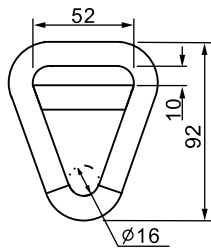

AR5013

2" D RING
CAP: 6000kgs