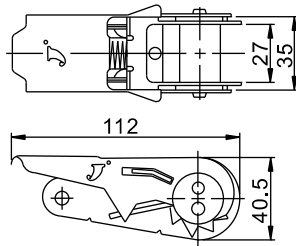

TDR-092

SIZE: 1" Cam Buckle
 CAPACITY: 350KGS
 PACKING: 400pcs/ctn
 N.W.: 24.0kgs
 G.W.: 25.0kgs
 CUFT.: 0.76'

TDR-093

SIZE: 1-1/2" Cam Buckle
 CAPACITY: 450KGS
 PACKING: 200pcs/ctn
 N.W.: 23.5kgs
 G.W.: 24.5kgs
 CUFT.: 0.6'

CAM BUCKLE SERIES

TDR-094

SIZE: 2" Cam Buckle
 CAPACITY: 1000KGS
 PACKING: 100pcs/ctn
 N.W.: 23.5kgs
 G.W.: 24.0kgs
 CUFT.: 0.8'

TDR-095

SIZE: 2" Cam Buckle
 CAPACITY: 1200KGS
 PACKING: 100pcs/ctn
 N.W.: 31.0kgs
 G.W.: 32.0kgs
 CUFT.: 0.76'

TDR-097

SIZE: 1" Cam Buckle
 CAPACITY: 800KGS
 PACKING: 100pcs/ctn
 N.W.: 16.5kgs
 G.W.: 17.5kgs
 CUFT.: 0.76'

TDR-099

SIZE: 1" Cam Buckle
 CAPACITY: 700KGS
 PACKING: 200pcs/ctn
 N.W.: 25.0kgs
 G.W.: 26.0kgs
 CUFT.: 0.6'

TDR-099A

SIZE: 1" Cam Buckle
 CAPACITY: 800KGS
 PACKING: 150 pcs/ctn
 N.W.: 24.0kgs
 G.W.: 25.0kgs
 CUFT.: 0.6'

RATCHET BUCKLE SERIES

TDR-101

SIZE: 1" Ratchet Buckle
 CAPACITY: 500KGS
 PACKING: 100pcs/ctn
 N.W.: 21.0kgs
 G.W.: 22.0kgs
 CUFT.: 0.6'