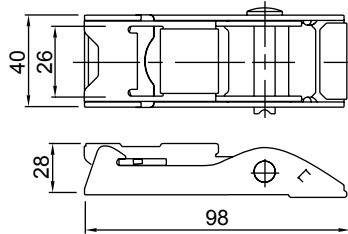

OVER-CENTER BUCKLE SERIES

F6020-9

SIZE: 1" Stainless Over-center Buckle
CAPACITY: 2000KGS
PACKING: 100pcs/ctn
N.W.: 21.0kgs
G.W.: 22.0kgs
CUFT.: 0.6'