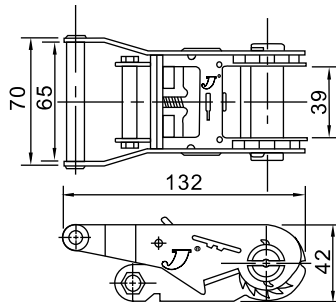

TDR-155-9

SIZE: 1-1/2" SUS 304 Ratchet Buckle
CAPACITY: 1200KGS
PACKING: 40pcs/ctn
N.W.: 19.0kgs
G.W.: 20.0kgs
CUFT.: 0.71'