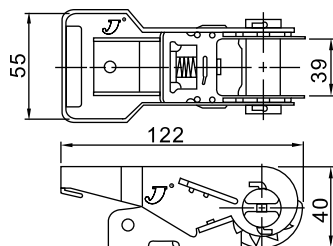

TDR-156

SIZE: 1-1/2" Ratchet Buckle
CAPACITY: 2000KGS
PACKING: 40pcs/ctn
N.W.: 16.0kgs
G.W.: 17.0kgs
CUFT.: 0.7'