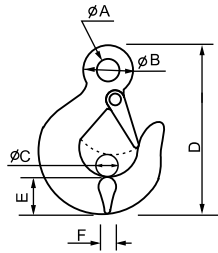

FORGED HOOK

EYE HOOKS

(mm)

ITEM NO.	CAP. (kg)	Aϕ	Bϕ	C	D	E	F
HP-104	1500	13	27	15.5	90	20	10.5
HP-205	2500	14	30	10.5	103	22.5	12
HP-406	4000	16	35	13	112	24	16