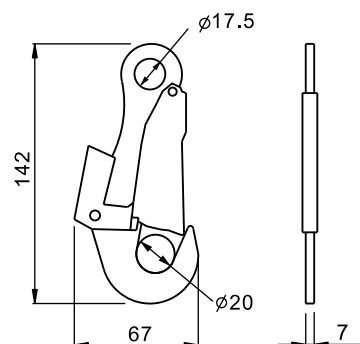

SN7506

3" SNAP HOOK WITH DEFENDER
CAP: 6800kgs

USN4505

1 3/4" SWIVEL SNAP HOOK
CAP: 3200kgs

USN5005

2" SWIVEL SNAP HOOK
CAP: 3000kgs

DSL2207

SNAP HOOK
CAP: 2000kgs