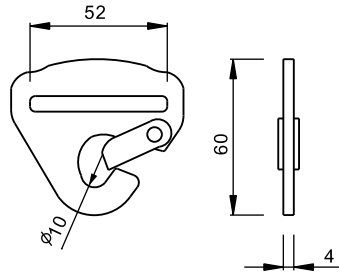

FLAT HOOKS

DF5004S

2" x 4^t SNAP HOOK
CAP: 1000kgs