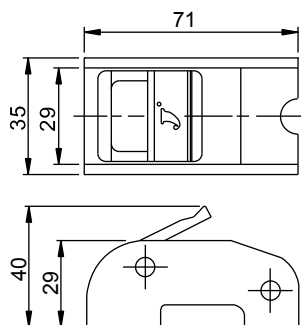

TDR-090A

SIZE: 1" Cam Buckle
 CAPACITY: 250KGS
 PACKING: 500pcs/ctn
 N.W.: 23.3kgs
 G.W.: 23.8kgs
 CUFT.: 0.5'

TDR-091

SIZE: 1" Cam Buckle
 CAPACITY: 250KGS
 PACKING: 500pcs/ctn
 N.W.: 22.5kgs
 G.W.: 23.5kgs
 CUFT.: 0.5'

TDR-092

SIZE: 1" Cam Buckle
 CAPACITY: 350KGS
 PACKING: 400pcs/ctn
 N.W.: 24.0kgs
 G.W.: 25.0kgs
 CUFT.: 0.76'

TDR-093

SIZE: 1-1/2" Cam Buckle
 CAPACITY: 450KGS
 PACKING: 200pcs/ctn
 N.W.: 23.5kgs
 G.W.: 24.5kgs
 CUFT.: 0.6'

CAM BUCKLE SERIES

TDR-094

SIZE: 2" Cam Buckle
 CAPACITY: 1000KGS
 PACKING: 100pcs/ctn
 N.W.: 23.5kgs
 G.W.: 24.0kgs
 CUFT.: 0.8'

TDR-095

SIZE: 2" Cam Buckle
 CAPACITY: 1200KGS
 PACKING: 100pcs/ctn
 N.W.: 31.0kgs
 G.W.: 32.0kgs
 CUFT.: 0.76'

TDR-097

SIZE: 1" Cam Buckle
 CAPACITY: 800KGS
 PACKING: 100pcs/ctn
 N.W.: 16.5kgs
 G.W.: 17.5kgs
 CUFT.: 0.76'

TDR-099

SIZE: 1" Cam Buckle
 CAPACITY: 700KGS
 PACKING: 200pcs/ctn
 N.W.: 25.0kgs
 G.W.: 26.0kgs
 CUFT.: 0.6'