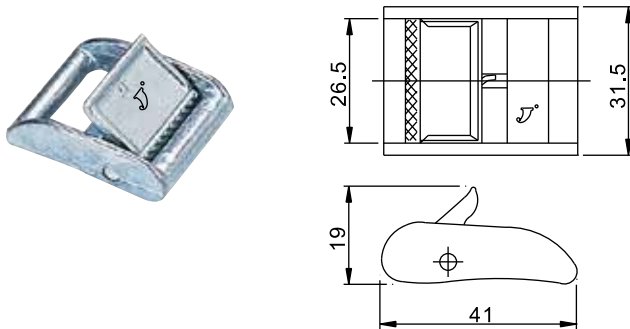

TDR-089

SIZE: 19mm Cam Buckle
 CAPACITY: 150KGS
 PACKING: 1000pcs/ctn
 N.W.: 22.0kgs
 G.W.: 22.5kgs
 CUFT.: 0.5'

CAM BUCKLE SERIES

TDR-090

SIZE: 1" Cam Buckle
 CAPACITY: 200KGS
 PACKING: 500pcs/ctn
 N.W.: 17.5kgs
 G.W.: 18.5kgs
 CUFT.: 0.5'