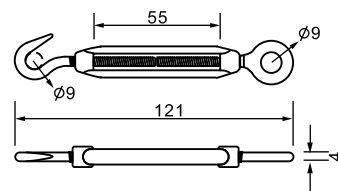

STAINLESS STEEL TURNBUCKLE, EYE + HOOK

ITEM NO.	SIZE + C64		O.L. max./min		WLL		ITEM NO.	SIZE + C64		O.L. max./min		WLL	
	mm	inch	mm	mm	kgs	lbs		mm	inch	mm	mm	kgs	lbs
SST-0905	5	3/16	160 / 120		40	88	SST-0912	12	1/2	480 / 320		500	1100
SST-0906	6	1/4	220 / 150		100	220	SST-0916	16	5/8	610 / 410		800	1760
SST-0908	8	5/16	290 / 200		200	440	SST-0919	19	3/4	680 / 440		1200	2640
SST-0910	10	3/8	360 / 250		300	660							

MINIMUM BREAKING LOAD = 4 x WORKING LOAD LIMITED