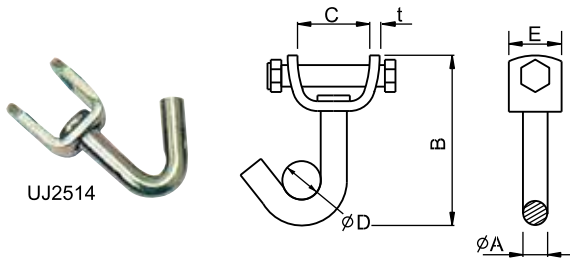

SINGLE FINGER HOOK (mm)

ITEM NO.	CAP. (kg)	A	B	C	D	E
J3813SF	3000	13	98	35	18	13
J5011SF	1360	11	80	54	14	13.5

WIRE HOOKS

J5010DF

DOUBLE FINGER HOOK
CAP: 2270kgs

J5010SW

SIDEWAYS HOOK
CAP: 1360kgs

SWIVEL J HOOK