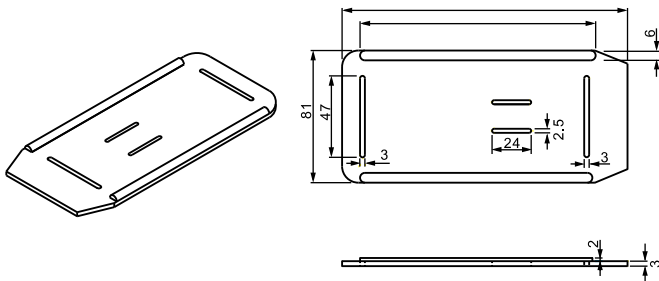

TENSION LOCK

ITEM NO.	SIZE (WIDTH)
SF503-15	15 mm
SF503-20	20 mm
SF503-25	25 mm
SF503-30	30 mm
SF503-40	40 mm

PLASTIC

NYPG-01

PLASTIC EDGE GUARD FOR PALLET

SIZE: 100mm x 100mm x 40mm

MATERIAL: NYLON 6

EP-502