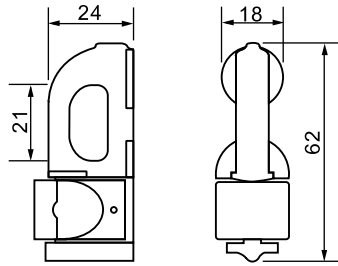

LOGISTIC TRACK FITTINGS

DSF2518

DOUBLE STUD FITTING

CAP: 2500kgs/6000lbs

ZINC ALLOY, ALUMINUM & STEEL AVAILABLE