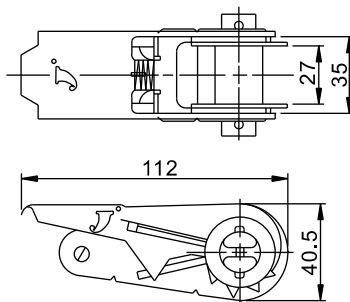

TDR-092

SIZE: 1" Cam Buckle
 CAPACITY: 350KGS
 PACKING: 400pcs/ctn
 N.W.: 24.0kgs
 G.W.: 25.0kgs
 CUFT.: 0.76'

TDR-093

SIZE: 1-1/2" Cam Buckle
 CAPACITY: 450KGS
 PACKING: 200pcs/ctn
 N.W.: 23.5kgs
 G.W.: 24.5kgs
 CUFT.: 0.6'

CAM BUCKLE SERIES

TDR-094

SIZE: 2" Cam Buckle
 CAPACITY: 1000KGS
 PACKING: 100pcs/ctn
 N.W.: 23.5kgs
 G.W.: 24.0kgs
 CUFT.: 0.8'

TDR-095

SIZE: 2" Cam Buckle
 CAPACITY: 1200KGS
 PACKING: 100pcs/ctn
 N.W.: 31.0kgs
 G.W.: 32.0kgs
 CUFT.: 0.76'

TDR-097

SIZE: 1" Cam Buckle
 CAPACITY: 800KGS
 PACKING: 100pcs/ctn
 N.W.: 16.5kgs
 G.W.: 17.5kgs
 CUFT.: 0.76'

TDR-099

SIZE: 1" Cam Buckle
 CAPACITY: 700KGS
 PACKING: 200pcs/ctn
 N.W.: 25.0kgs
 G.W.: 26.0kgs
 CUFT.: 0.6'

TDR-099A

SIZE: 1" Cam Buckle
 CAPACITY: 800KGS
 PACKING: 150 pcs/ctn
 N.W.: 24.0kgs
 G.W.: 25.0kgs
 CUFT.: 0.6'

RATCHET BUCKLE SERIES

TDR-101

SIZE: 1" Ratchet Buckle
 CAPACITY: 500KGS
 PACKING: 100pcs/ctn
 N.W.: 21.0kgs
 G.W.: 22.0kgs
 CUFT.: 0.6'