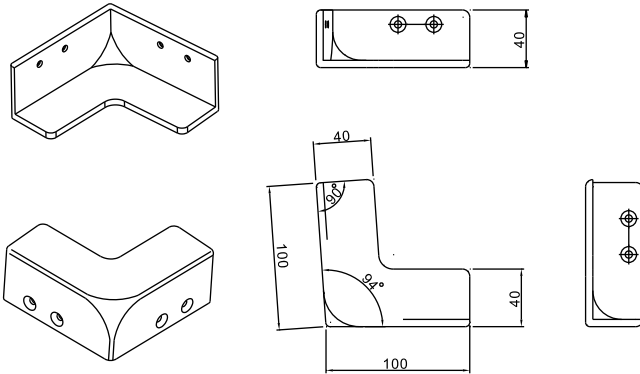

TENSION LOCK

ITEM NO.	SIZE (WIDTH)
SF503-15	15 mm
SF503-20	20 mm
SF503-25	25 mm
SF503-30	30 mm
SF503-40	40 mm

PLASTIC

NYPG-01

PLASTIC EDGE GUARD FOR PALLET

SIZE: 100mm x 100mm x 40mm

MATERIAL: NYLON 6

EP-502