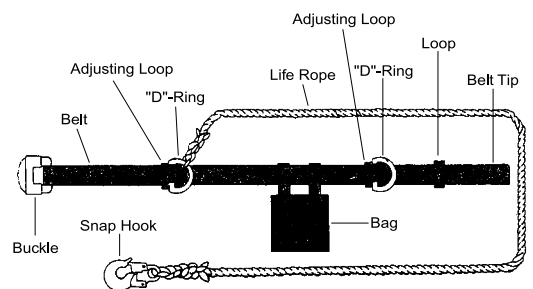

Names for the parts