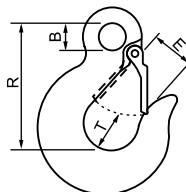

EYE SLIP HOOKS WITH LATCHES

ITEM NO.	SIZE OF CHAIN.	WORKING LOAD LIMIT(kgs)		DIMENSIONS(mm)				WEIGHT EACH (kg)
		CARBON STEEL	ALLOY STEEL	B	E	R	T	
ES-205S	1/4"	2000	2750	12.7	19	65	20	0.19
ES-406S	5/16"	4000	4300	16	22.4	75	20	0.327
ES-508S	3/8"	5000	5250	18.3	28	85.3	25.9	0.467
ES-610S	1/2"	6000	9000	23.9	35	108.7	33	1.111