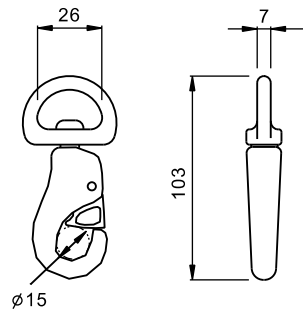

SNAP HOOK

SNAP HOOK UNIT:mm

ITEM NO.	A	B [∅]	C	D [∅]
BS28	8.5	18	84	22
BS29	9.5	21	98.5	26
BS30	6.5	15	69	19

SWIVEL BOLT SNAP HOOK, STAINLESS STEEL

ITEM NO.	EYE SIZE		O.L. mm	WLL	
	mm	inch		kgs	lbs
SBSH-1910	10	3/8	64	20	44
SBSH-1913	13	1/2	76	30	66
SBSH-1916	16	5/8	88	40	88
SBSH-1919	19	3/4	92	50	110
SBSH-1925	25	1	96	60	132
SBSH-1928	28	1-1/8	100	70	154
SBSH-1932	30	1-1/4	120	100	220

SNAP HOOK

SNAP HOOK (mm)

ITEM NO.	A [∅]	B	C
BS01	5	26	50
BS14	3	26	50
BS15	5	50	50
BS16	3	50	50

SNAP HOOK (mm)

ITEM NO.	A [∅]	B	C
BS23	3	12	58
BS24	3.5	14	68

BS25

SNAP HOOK

BS26