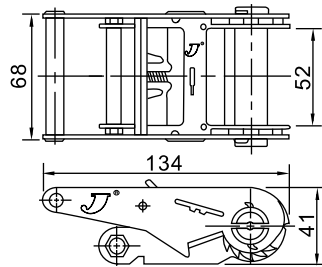

TDR-156

SIZE: 1-1/2" Ratchet Buckle
 CAPACITY: 2000KGS
 PACKING: 40pcs/ctn
 N.W.: 16.0kgs
 G.W.: 17.0kgs
 CUFT.: 0.7'

RATCHET BUCKLE SERIES

TDR-200A

SIZE: 2" Ratchet Buckle
 CAPACITY: 2000KGS
 PACKING: 40pcs/ctn
 N.W.: 20.5kgs
 G.W.: 21.0kgs
 CUFT.: 0.68'