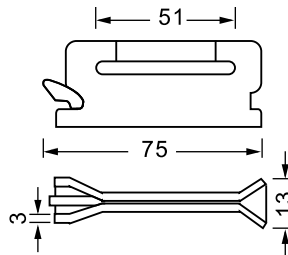

TF01W

2" END FITTING
CAP: 2000kgs/4500lbs