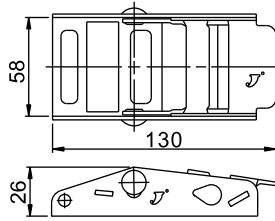

OVER-CENTER BUCKLE SERIES

F6026

SIZE: 2" Over-center Buckle
CAPACITY: 1500KGS
PACKING: 60pcs/ctn
N.W.: 13.0kgs
G.W.: 14.0kgs
CUFT.: 0.65'