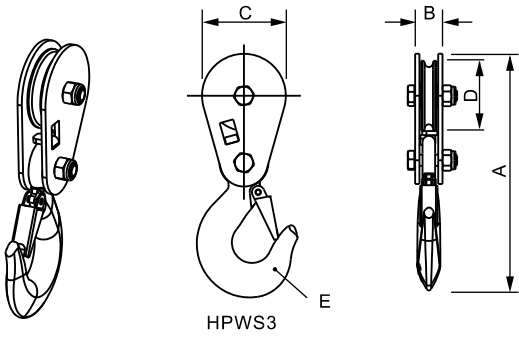

PULLEY

HPWS3