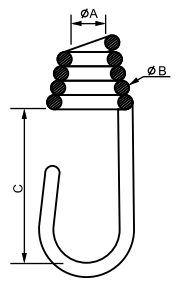

STRETCH CORD HOOK

JKNS3P-2