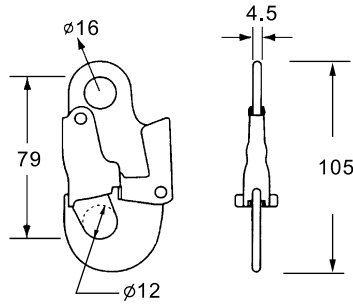

FLAT HOOKS

DSL2205

SNAP HOOK
CAP: 1500kgs