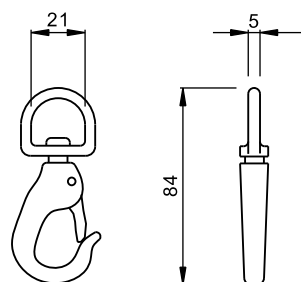

BS27

SNAP HOOK