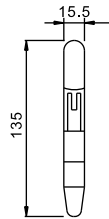

HPA-206

1/4" HOOK WITH LOCK LATCH
CAP: 2000kgs