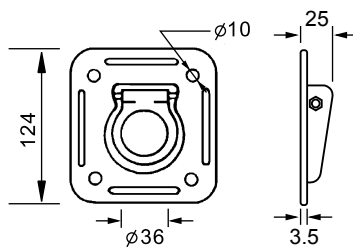

ZINC ALLOY, ALUMINUM & STEEL AVAILABLE

SSF3005

SINGLE STUD FITTING WITH O RING

CAP: 1800kgs/4000lbs

D RING WITH BRACKET (mm)

ITEM NO.	CAP. (kg)	A ϕ	B	C	D	E
DB2506	545	6	47	26		53
DB6013	5454	13	88	60	44	75