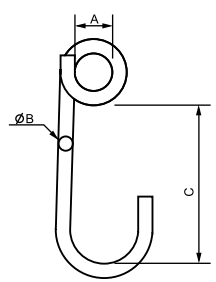

STRETCH CORD HOOK

ITEM NO.	ϕA	ϕB	C
JKHS2-3	6mm	3.4	45
JKHS2-1	7mm	3.4	50
JKHS2-2	9mm	3.4	48
JKHS2-4	10mm	3.4	52
JKHS2P-2	9	3.7	50
JKHS3P-2	9	2.6	42