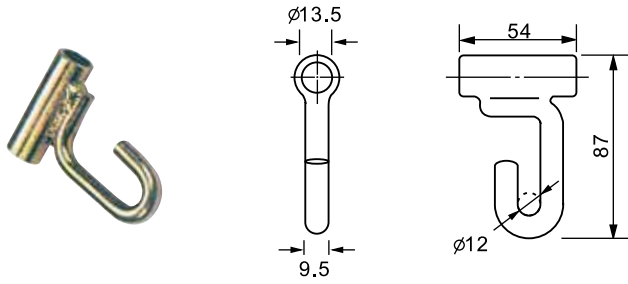

SINGLE FINGER HOOK (mm)

ITEM NO.	CAP. (kg)	A	B	C	D	E
J3813SF	3000	13	98	35	18	13
J5011SF	1360	11	80	54	14	13.5

WIRE HOOKS

J5010DF

DOUBLE FINGER HOOK
CAP: 2270kgs

J5010SW

SIDEWAYS HOOK
CAP: 1360kgs

SWIVEL J HOOK