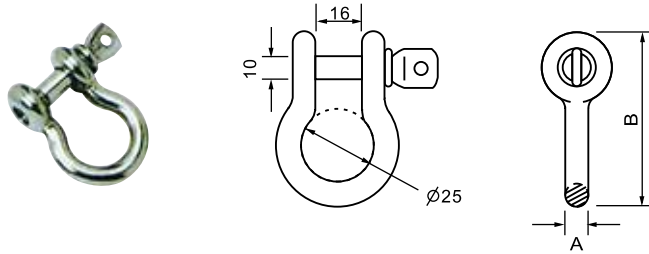

FORGED HOOK

HEAVY DUTY BOW SHACKLE, STAINLESS STEEL (OVERSIZE PIN)

ITEM NO.	A		B	WLL	
	mm	inch		kgs	lbs
DBS-1605	5	3/16	37	200	440
DBS-1606	6	1/4	46	300	660
DBS-1608	8	5/16	53	450	990
DBS-1610	10	3/8	64	600	1320
DBS-1612	12	1/2	74	1200	2640
DBS-1616	16	5/8	106	1950	4290
DBS-1619	19	3/4	126	2850	6270
DBS-1622	22	7/8	148	3900	8580
DBS-1625	25	1	166	5100	11220

MINIMUM BREAKING LOAD = 4 x WORKING LOAD LIMITED