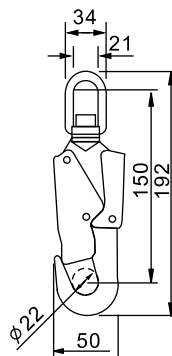

DSL-2204S

DOUBLE SECURITY LANYARD
FORGED HOOK
CAP: 2000kgs