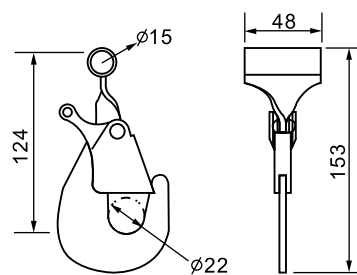

TWSN5015

2" TWISTED SNAP HOOK
CAP: 5000kgs