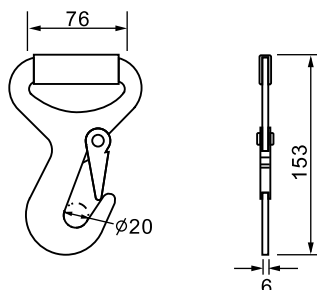

TWISTED SNAP HOOK (mm)

ITEM NO.	CAP. (kg)	A	B	C	D
TWSN3805	3000	5	130	38	20
TWSN5006	5000	6	157	51	21

TWSN5015

2" TWISTED SNAP HOOK
CAP: 5000kgs

FLAT HOOKS

TWSN5005

2" TWISTED SNAP HOOK WITH SPECIAL KEEPER
CAP: 5000kgs