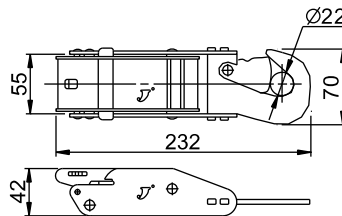

F6082

SIZE: 1-3/4" Over-center Buckle
CAPACITY: 2000KGS
PACKING: 30pcs/ctn
N.W.: 21.5kgs
G.W.: 22.5kgs
CUFT.: 1.6'