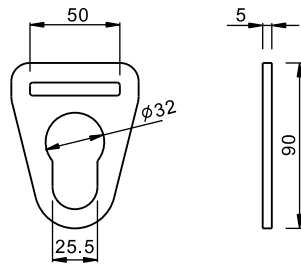

FLAT HOOKS

DF5004S

2" x 4^t SNAP HOOK
CAP: 1000kgs

DF5005

2" x 5^t GRAB PLATE
CAP: 5000kgs

DF5005B

2" x 5^t GRAB PLATE
CAP: 5000kgs

L25022