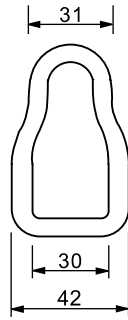

WIRE HOOKS

DR3006

1" WAISTED D RING
CAP: 1300kgs