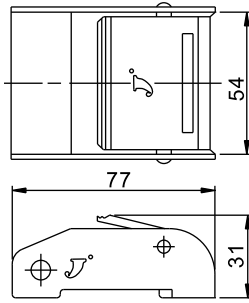

TDR-090A

SIZE: 1" Cam Buckle
 CAPACITY: 250KGS
 PACKING: 500pcs/ctn
 N.W.: 23.3kgs
 G.W.: 23.8kgs
 CUFT.: 0.5'

TDR-091

SIZE: 1" Cam Buckle
 CAPACITY: 250KGS
 PACKING: 500pcs/ctn
 N.W.: 22.5kgs
 G.W.: 23.5kgs
 CUFT.: 0.5'

TDR-092

SIZE: 1" Cam Buckle
 CAPACITY: 350KGS
 PACKING: 400pcs/ctn
 N.W.: 24.0kgs
 G.W.: 25.0kgs
 CUFT.: 0.76'

TDR-093

SIZE: 1-1/2" Cam Buckle
 CAPACITY: 450KGS
 PACKING: 200pcs/ctn
 N.W.: 23.5kgs
 G.W.: 24.5kgs
 CUFT.: 0.6'

CAM BUCKLE SERIES

TDR-094

SIZE: 2" Cam Buckle
 CAPACITY: 1000KGS
 PACKING: 100pcs/ctn
 N.W.: 23.5kgs
 G.W.: 24.0kgs
 CUFT.: 0.8'

TDR-095

SIZE: 2" Cam Buckle
 CAPACITY: 1200KGS
 PACKING: 100pcs/ctn
 N.W.: 31.0kgs
 G.W.: 32.0kgs
 CUFT.: 0.76'