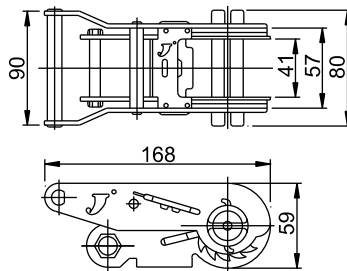

TDR-154

SIZE: 1-1/2" Ratchet Buckle
CAPACITY: 3000KGS
PACKING: 20pcs/ctn
N.W.: 16.0kgs
G.W.: 16.5kgs
CUFT.: 0.6'