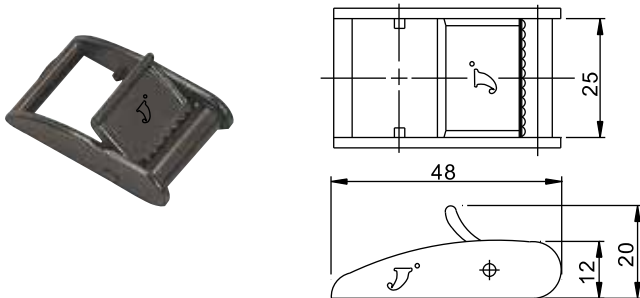

TDR-089

SIZE: 19mm Cam Buckle
 CAPACITY: 150KGS
 PACKING: 1000pcs/ctn
 N.W.: 22.0kgs
 G.W.: 22.5kgs
 CUFT.: 0.5'

CAM BUCKLE SERIES

TDR-090

SIZE: 1" Cam Buckle
 CAPACITY: 200KGS
 PACKING: 500pcs/ctn
 N.W.: 17.5kgs
 G.W.: 18.5kgs
 CUFT.: 0.5'

TDR-090A

SIZE: 1" Cam Buckle
 CAPACITY: 250KGS
 PACKING: 500pcs/ctn
 N.W.: 23.3kgs
 G.W.: 23.8kgs
 CUFT.: 0.5'

TDR-091

SIZE: 1" Cam Buckle
 CAPACITY: 250KGS
 PACKING: 500pcs/ctn
 N.W.: 22.5kgs
 G.W.: 23.5kgs
 CUFT.: 0.5'