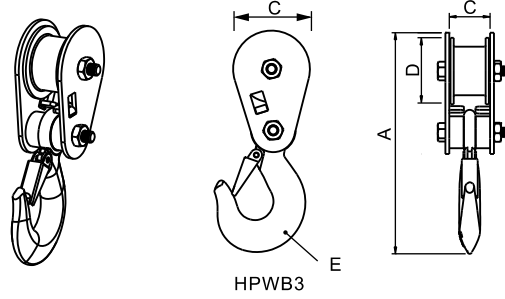

PULLEY

HPWB3

PULLEY

(mm)

ITEM NO.	CAP. (kgs)	DIA	A	B	C	D	E HOOK	MATERIAL
PL-40 (HPWS1)	1000	5	143	16	46	44	HP-104	ADC-12
HPWS2	2000	5	162	19	54	44	HP-205	ADC-12
HPWS3	3000	5	162	19	56	50	EG-406S	SAE-1008
HPWS4	4000	6	182	23	64	55	HP-406	ADC-12
PL-56	2000	6	165	27	57	56	HP-205NS	ADC-12
PL-100	4000	10	235	32	100	100	HP-406NS	ADC-12
HPWB3	2000	WEB 1"	162	38	56	50	EG-406S	NYLON
HPRS1	1000	ROPE 10ø	158	24	56	55	HP-104	ADC-12