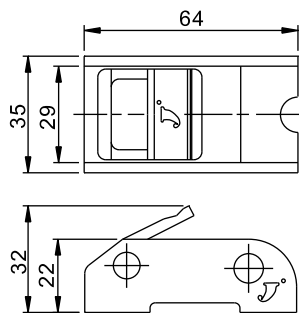

TDR-090A

SIZE: 1" Cam Buckle
 CAPACITY: 250KGS
 PACKING: 500pcs/ctn
 N.W.: 23.3kgs
 G.W.: 23.8kgs
 CUFT.: 0.5'

TDR-091

SIZE: 1" Cam Buckle
 CAPACITY: 250KGS
 PACKING: 500pcs/ctn
 N.W.: 22.5kgs
 G.W.: 23.5kgs
 CUFT.: 0.5'

TDR-092

SIZE: 1" Cam Buckle
 CAPACITY: 350KGS
 PACKING: 400pcs/ctn
 N.W.: 24.0kgs
 G.W.: 25.0kgs
 CUFT.: 0.76'

TDR-093

SIZE: 1-1/2" Cam Buckle
 CAPACITY: 450KGS
 PACKING: 200pcs/ctn
 N.W.: 23.5kgs
 G.W.: 24.5kgs
 CUFT.: 0.6'

CAM BUCKLE SERIES

TDR-094

SIZE: 2" Cam Buckle
 CAPACITY: 1000KGS
 PACKING: 100pcs/ctn
 N.W.: 23.5kgs
 G.W.: 24.0kgs
 CUFT.: 0.8'

TDR-095

SIZE: 2" Cam Buckle
 CAPACITY: 1200KGS
 PACKING: 100pcs/ctn
 N.W.: 31.0kgs
 G.W.: 32.0kgs
 CUFT.: 0.76'

TDR-097

SIZE: 1" Cam Buckle
 CAPACITY: 800KGS
 PACKING: 100pcs/ctn
 N.W.: 16.5kgs
 G.W.: 17.5kgs
 CUFT.: 0.76'

TDR-099

SIZE: 1" Cam Buckle
 CAPACITY: 700KGS
 PACKING: 200pcs/ctn
 N.W.: 25.0kgs
 G.W.: 26.0kgs
 CUFT.: 0.6'