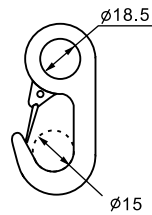

FORGED HOOK

WG-01

WIRE GRIP
CAP: 800kgs

EH-01

3/4 FORGED HOOK
CAP: 2500kgs

EH-04

3/4 FORGED HOOK
CAP: 2500kgs

DSL-2203