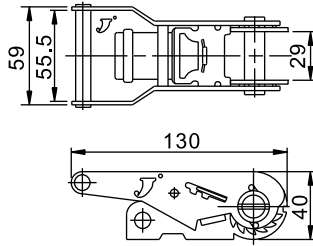

RATCHET BUCKLE SERIES

TDR-109

SIZE: 1" Ratchet Buckle
CAPACITY: 1500KGS
PACKING: 60 pcs/ctn
N.W.: 20.5 kgs
G.W.: 21.5 kgs
CUFT.: 0.7'