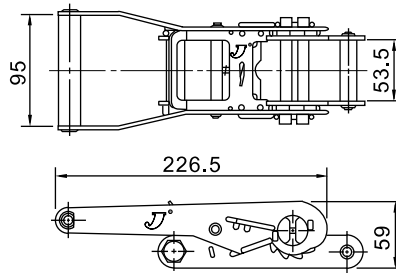

RATCHET BUCKLE SERIES

TDR-216

SIZE: 2" Ratchet Buckle
CAPACITY: 5000KGS
PACKING: 20pcs/ctn
N.W.: 23.5kgs
G.W.: 24.5kgs
CUFT.: 1.1'