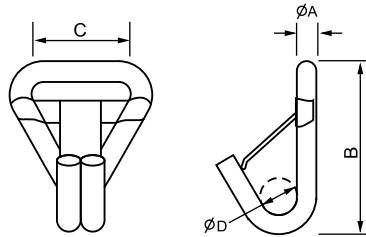

DJ HOOK WITH SAFETY LATCH (mm)

ITEM NO.	CAP. (kg)	A	B	C	D
DJ5012KB	5000	12	85	50	25
DJ5012KA	5000	12	96	50	25
DJ5012K	5000	12	107	50	25