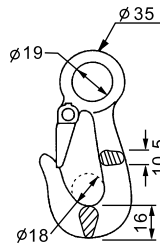

EH-01

3/4 FORGED HOOK
CAP: 2500kgs