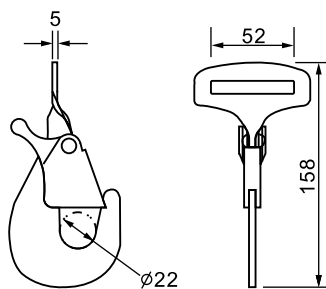

TWISTED SNAP HOOK (mm)

ITEM NO.	CAP. (kg)	A	B	C	D
TWSN3805	3000	5	130	38	20
TWSN5006	5000	6	157	51	21

TWSN5015

2" TWISTED SNAP HOOK
CAP: 5000kgs

FLAT HOOKS

TWSN5005

2" TWISTED SNAP HOOK WITH SPECIAL KEEPER
CAP: 5000kgs