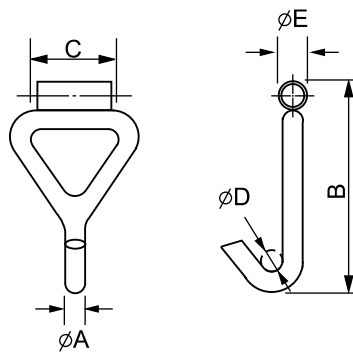

J HOOK WITH WELDED TUBE (mm)

ITEM NO.	CAP. (kg)	A	B	C	D	E
J3812WT	3000	12	90	38	20	17
J5015WT	5000	15	130	50	15	19