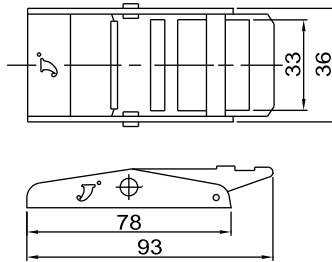

OVER-CENTER BUCKLE SERIES

F6020-9

SIZE: 1" Stainless Over-center Buckle
 CAPACITY: 2000KGS
 PACKING: 100pcs/ctn
 N.W.: 21.0kgs
 G.W.: 22.0kgs
 CUFT.: 0.6'

F6021

SIZE: 1" Over-center Buckle
 CAPACITY: 2000KGS
 PACKING: 100pcs/ctn
 N.W.: 24.0kgs
 G.W.: 24.5kgs
 CUFT.: 0.7'