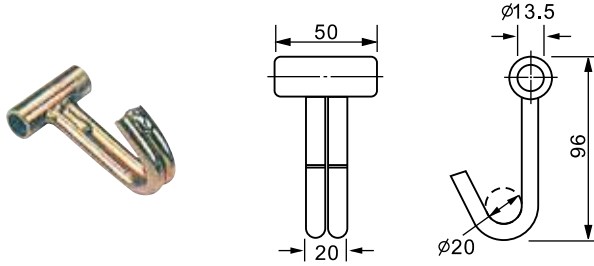

WIRE HOOKS

J5010DF

DOUBLE FINGER HOOK
CAP: 2270kgs