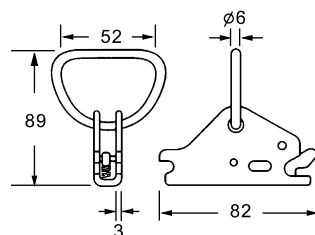

TF02

SPRING ACTUATED END FITTING WITH 2" D RING
CAP: 1000kgs