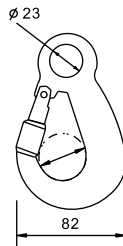

HPA-206

1/4" HOOK WITH LOCK LATCH
CAP: 2000kgs