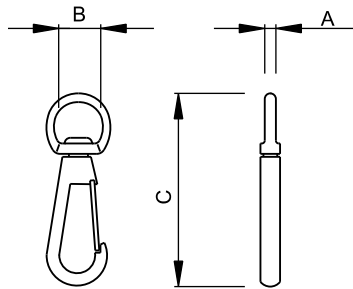

SNAP HOOK

SNAP HOOK UNIT:mm

ITEM NO.	A	B [∅]	C	D [∅]
BS28	8.5	18	84	22
BS29	9.5	21	98.5	26
BS30	6.5	15	69	19

SWIVEL BOLT SNAP HOOK, STAINLESS STEEL

ITEM NO.	EYE SIZE		O.L. mm	WLL	
	mm	inch		kgs	lbs
SBSH-1910	10	3/8	64	20	44
SBSH-1913	13	1/2	76	30	66
SBSH-1916	16	5/8	88	40	88
SBSH-1919	19	3/4	92	50	110
SBSH-1925	25	1	96	60	132
SBSH-1928	28	1-1/8	100	70	154
SBSH-1932	30	1-1/4	120	100	220

SNAP HOOK

SNAP HOOK (mm)

ITEM NO.	A [∅]	B	C
BS01	5	26	50
BS14	3	26	50
BS15	5	50	50
BS16	3	50	50

SNAP HOOK (mm)

ITEM NO.	A [∅]	B	C
BS23	3	12	58
BS24	3.5	14	68

BS25

SNAP HOOK

BS26