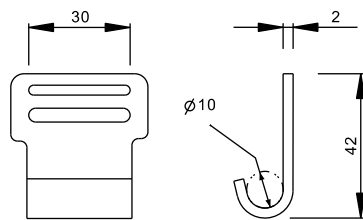

FLAT HOOKS

DF5004S

2" x 4^t SNAP HOOK
CAP: 1000kgs

DF5005

2" x 5^t GRAB PLATE
CAP: 5000kgs

DF5005B

2" x 5^t GRAB PLATE
CAP: 5000kgs

L25022