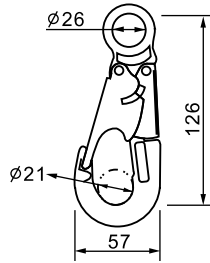

FORGED HOOK

DSL-2207

LONGER DOUBLE SECURIT
LANYARD FORGED HOOK
CAP: 2270kgs/5000lbs