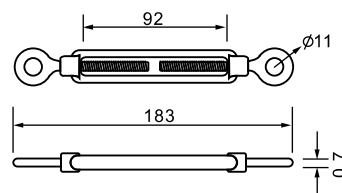

STAINLESS STEEL TURNBUCKLE, EYE + EYE

ITEM NO.	SIZE + C64		O.L. max./min		WLL		ITEM NO.	SIZE + C64		O.L. max./min		WLL	
	mm	inch	mm	mm	kgs	lbs		mm	inch	mm	mm	kgs	lbs
SST-1105	5	3/16	160 / 120		40	88	SST-1112	12	1/2	480 / 320		500	1100
SST-1106	6	1/4	220 / 150		100	220	SST-1116	16	5/8	610 / 410		800	1760
SST-1108	8	5/16	290 / 200		200	440	SST-1119	19	3/4	680 / 440		1200	2640
SST-1110	10	3/8	360 / 250		300	660							

MINIMUM BREAKING LOAD = 4 x WORKING LOAD LIMITED