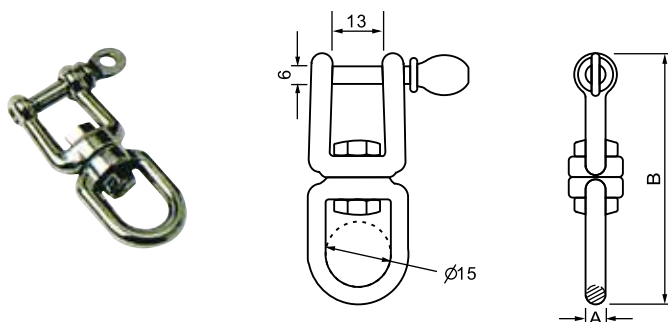

WIRE ROPE CLIP, STAINLESS STEEL

ITEM NO.	ROPE mm	SIZE inch	ITEM NO.	ROPE mm	SIZE inch						
						DBS-1002	2	1/16	DBS-1008	8	5/16
DBS-1003	3	1/8	DBS-1010	10	3/8						
DBS-1004	4	5/32	DBS-1012	12	1/2						
DBS-1005	5	3/16	DBS-1014	14	9/16						
DBS-1006	6	1/4	DBS-1016	16	5/8