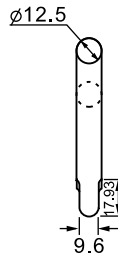

AR5013

2" D RING
CAP: 6000kgs