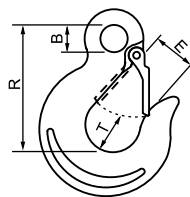

EYE HOOKS

ITEM NO.	SIZE OF CHAIN.	WORKING LOAD LIMIT(kgs)	DIMENSIONS(mm)				WEIGHT (kg)	
			CARBON STEEL	B	E	R		T
EG-205S	1/4"	2000	12.7	19	65	20	0.19	
EG-406S	5/16"	3000	16	22.4	74.9	20	0.327