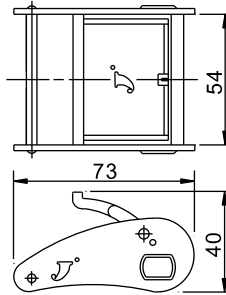

TDR-090A

SIZE: 1" Cam Buckle
 CAPACITY: 250KGS
 PACKING: 500pcs/ctn
 N.W.: 23.3kgs
 G.W.: 23.8kgs
 CUFT.: 0.5'

TDR-091

SIZE: 1" Cam Buckle
 CAPACITY: 250KGS
 PACKING: 500pcs/ctn
 N.W.: 22.5kgs
 G.W.: 23.5kgs
 CUFT.: 0.5'

TDR-092

SIZE: 1" Cam Buckle
 CAPACITY: 350KGS
 PACKING: 400pcs/ctn
 N.W.: 24.0kgs
 G.W.: 25.0kgs
 CUFT.: 0.76'

TDR-093

SIZE: 1-1/2" Cam Buckle
 CAPACITY: 450KGS
 PACKING: 200pcs/ctn
 N.W.: 23.5kgs
 G.W.: 24.5kgs
 CUFT.: 0.6'

CAM BUCKLE SERIES

TDR-094

SIZE: 2" Cam Buckle
 CAPACITY: 1000KGS
 PACKING: 100pcs/ctn
 N.W.: 23.5kgs
 G.W.: 24.0kgs
 CUFT.: 0.8'

TDR-095

SIZE: 2" Cam Buckle
 CAPACITY: 1200KGS
 PACKING: 100pcs/ctn
 N.W.: 31.0kgs
 G.W.: 32.0kgs
 CUFT.: 0.76'