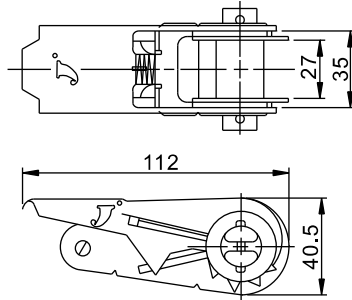

RATCHET BUCKLE STAINLESS STEEL SERIES

TDR-104-9

SIZE: 1" SUS 304 Ratchet Buckle
CAPACITY: 560KGS
PACKING: 100pcs/ctn
N.W.: 19.0kgs
G.W.: 20.0kgs
CUFT.: 0.63'