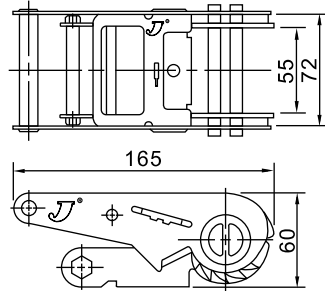

RATCHET BUCKLE SERIES

TDR-209

SIZE: 2" Ratchet Buckle
CAPACITY: 5000KGS
PACKING: 20pcs/ctn
N.W.: 21.0kgs
G.W.: 22.0kgs
CUFT.: 1.0'