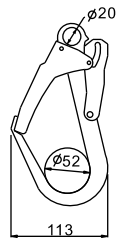

DOUBLE SECURITY LANYARD
FORGED HOOK
CAP: 2000kgs

DSL-2204S

DOUBLE SECURITY LANYARD
FORGED HOOK
CAP: 2000kgs

FORGED HOOK

DSL-2207

LONGER DOUBLE SECURIT
LANYARD FORGED HOOK
CAP: 2270kgs/5000lbs

SNL-7501

LARGE SECURITY SNAP HOOK
CAP: 2000kgs