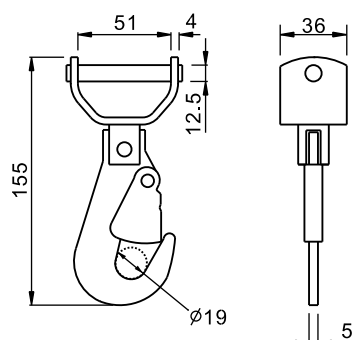

TWISTED SNAP HOOK (mm)

ITEM NO.	CAP. (kg)	A	B	C	D
TWSN3805	3000	5	130	38	20
TWSN5006	5000	6	157	51	21

TWSN5015

2" TWISTED SNAP HOOK
CAP: 5000kgs

FLAT HOOKS

TWSN5005

2" TWISTED SNAP HOOK WITH SPECIAL KEEPER
CAP: 5000kgs

SN7506

3" SNAP HOOK WITH DEFENDER
CAP: 6800kgs

USN4505

1 3/4" SWIVEL SNAP HOOK
CAP: 3200kgs

USN5005

2" SWIVEL SNAP HOOK
CAP: 3000kgs

DSL2207

SNAP HOOK
CAP: 2000kgs