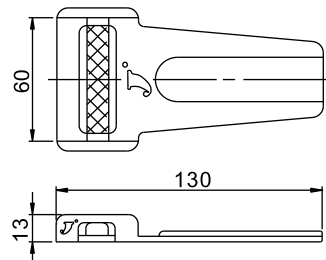

OC-501

SIZE: 2" Over-center Buckle
CAPACITY: 500KGS
PACKING: 60pcs/ctn
N.W.: 9.6kgs
G.W.: 10.6kgs
CUFT.: 1.2'