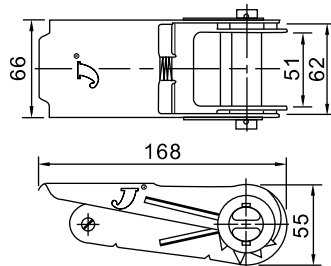

TDR-204

SIZE: 2" Ratchet Buckle
CAPACITY: 1000KGS
PACKING: 30pcs/ctn
N.W.: 21.0kgs
G.W.: 22.0kgs
CUFT.: 0.9'