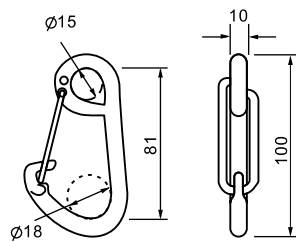

SPRING HOOK, STAINLESS STEEL

ITEM NO.	EYE SIZE		O.L. mm	WLL	
	mm	inch		kgs	lbs
SHSS-1506	9	1/4	60	20	44
SHSS-1508	11.5	5/16	80	60	132
SHSS-1510	14	3/8	100	90	198
SHSS-1512	17.5	1/2	120	120	264