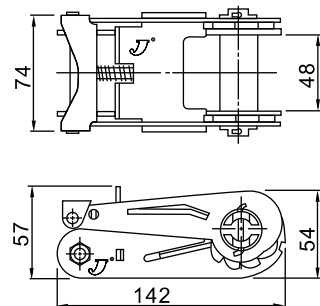

TDR-215

SIZE: 1-3/4" Ratchet Buckle
CAPACITY: 3000KGS
PACKING: 20pcs/ctn
N.W.: 15.0kgs
G.W.: 16.0kgs
CUFT.: 1.0'