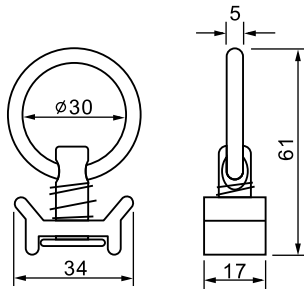

SSF3005

SINGLE STUD FITTING WITH O RING

CAP: 1800kgs/4000lbs