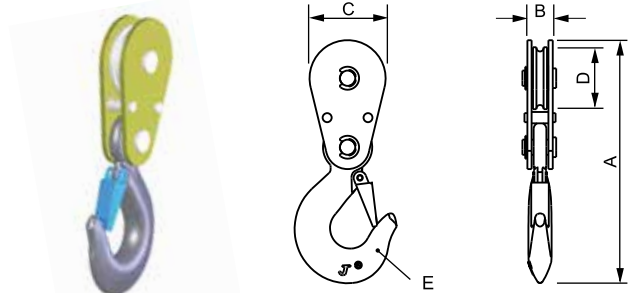

HPWS1, HPWS2
HPWS4