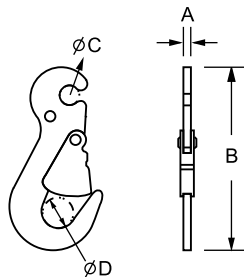

SNAP HOOK WITH SPACERS (mm)

ITEM NO.	CAP. (kg)	A	B	C	D
SN1504	3000	4	129	13	22
SN1506	5000	6	133	13	22