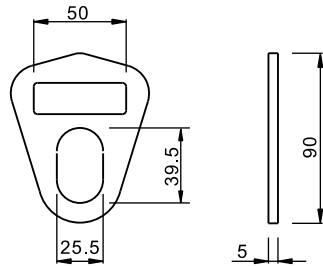

DF5005

2" x 5^t GRAB PLATE
CAP: 5000kgs