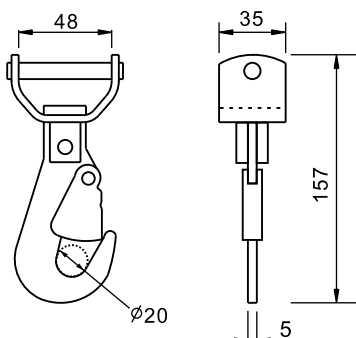

TWISTED SNAP HOOK (mm)

ITEM NO.	CAP. (kg)	A	B	C	D
TWSN3805	3000	5	130	38	20
TWSN5006	5000	6	157	51	21

TWSN5015

2" TWISTED SNAP HOOK
CAP: 5000kgs

FLAT HOOKS

TWSN5005

2" TWISTED SNAP HOOK WITH SPECIAL KEEPER
CAP: 5000kgs

SN7506

3" SNAP HOOK WITH DEFENDER
CAP: 6800kgs

USN4505

1 3/4" SWIVEL SNAP HOOK
CAP: 3200kgs

USN5005

2" SWIVEL SNAP HOOK
CAP: 3000kgs

DSL2207

SNAP HOOK
CAP: 2000kgs