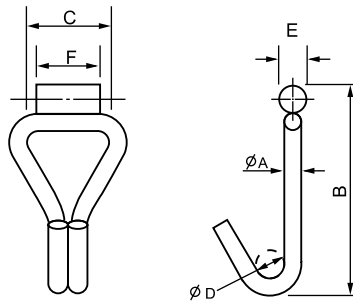

WIRE HOOKS

DJ HOOK WITH KEEPER (mm)

ITEM NO.	CAP. (kg)	A ϕ	B	C	D
DDJ2507	1500	7	64	27	25
DDJ3807	1500	7	85	38	36
DDJ4507	3000	7	72	43	40
DDJ5010	5000	10	82	48	40

DJ HOOK WITH SAFETY LATCH (mm)

ITEM NO.	CAP. (kg)	A	B	C	D
DJ5012KB	5000	12	85	50	25
DJ5012KA	5000	12	96	50	25
DJ5012K	5000	12	107	50	25