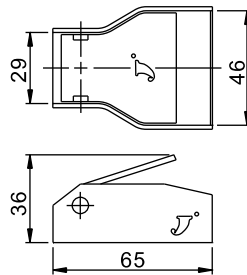

TDR-090A

SIZE: 1" Cam Buckle
 CAPACITY: 250KGS
 PACKING: 500pcs/ctn
 N.W.: 23.3kgs
 G.W.: 23.8kgs
 CUFT.: 0.5'

TDR-091

SIZE: 1" Cam Buckle
 CAPACITY: 250KGS
 PACKING: 500pcs/ctn
 N.W.: 22.5kgs
 G.W.: 23.5kgs
 CUFT.: 0.5'

TDR-092

SIZE: 1" Cam Buckle
 CAPACITY: 350KGS
 PACKING: 400pcs/ctn
 N.W.: 24.0kgs
 G.W.: 25.0kgs
 CUFT.: 0.76'

TDR-093

SIZE: 1-1/2" Cam Buckle
 CAPACITY: 450KGS
 PACKING: 200pcs/ctn
 N.W.: 23.5kgs
 G.W.: 24.5kgs
 CUFT.: 0.6'

CAM BUCKLE SERIES

TDR-094

SIZE: 2" Cam Buckle
 CAPACITY: 1000KGS
 PACKING: 100pcs/ctn
 N.W.: 23.5kgs
 G.W.: 24.0kgs
 CUFT.: 0.8'

TDR-095

SIZE: 2" Cam Buckle
 CAPACITY: 1200KGS
 PACKING: 100pcs/ctn
 N.W.: 31.0kgs
 G.W.: 32.0kgs
 CUFT.: 0.76'

TDR-097

SIZE: 1" Cam Buckle
 CAPACITY: 800KGS
 PACKING: 100pcs/ctn
 N.W.: 16.5kgs
 G.W.: 17.5kgs
 CUFT.: 0.76'

TDR-099

SIZE: 1" Cam Buckle
 CAPACITY: 700KGS
 PACKING: 200pcs/ctn
 N.W.: 25.0kgs
 G.W.: 26.0kgs
 CUFT.: 0.6'