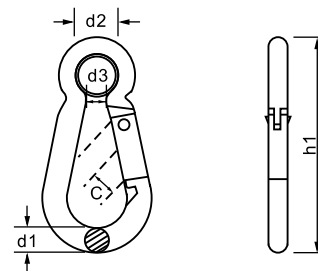

CR5010-1

RAVE HOOK

(mm)

ITEM NO.	CAP. (kg)	A	B	C	D
OR5010	1500	9.5	42	51	25
OR5008	800	7.5	34	49	16
CR5010-1	1500	10	36	53	15

WIRE HOOK

(mm)

ITEM NO.	CAP. (kg)	A	B	C	D
WH2506	250	6	55	26	17
WH5006	250	6	50	50	17

CLAW HOOK

(mm)

ITEM NO.	CAP. (kg)	A	B	C	D
C3810	3000	9.5	60	40	17
C5011	4000	11	60	52	16
C5012	5000	12	60	52	16

SNAP HOOK

(mm)

ITEM NO.	SIZE (h1xd1)	C	d2	d3	WLL
QL4004	40x4mm	8	6	4	---
QL5005	50x5mm	8	8	4	100KGS
QL6006	60x6mm	8	9	5	120KGS
QL7007	70x7mm	8	10	8	180KGS
QL8008	80x8mm	9	10	8	230KGS
QL9009	90x9mm	10	12	9	250KGS
QL10010	100x10mm	11	15	10	350KGS
QL12011	120x11mm	16	18	11	450KGS
QL14012	140x12mm	19	20	13	380KGS
QL16013	160x13mm	25	22	15	410KGS

SNAP HOOK WITH GROMMET

(mm)

ITEM NO.	SIZE (h1xd1)	C	d2	d3	WLL
QL4004G	40x4mm	8	6	4	---
QL5005G	50x5mm	8	8	4	100KGS
QL6006G	60x6mm	8	9	5	120KGS
QL7007G	70x7mm	8	10	8	180KGS
QL8008G	80x8mm	9	10	8	230KGS
QL9009G	90x9mm	10	12	9	250KGS
QL10010G	100x10mm	11	15	10	350KGS
QL12011G	120x11mm	16	18	11	450KGS
QL14012G	140x12mm	19	20	13	380KGS
QL16013G	160x13mm	25	22	15	410KGS