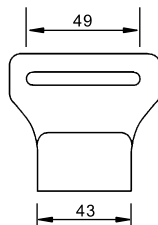

LR-505

2" FLAT HOOK
CAP: 2000kgs